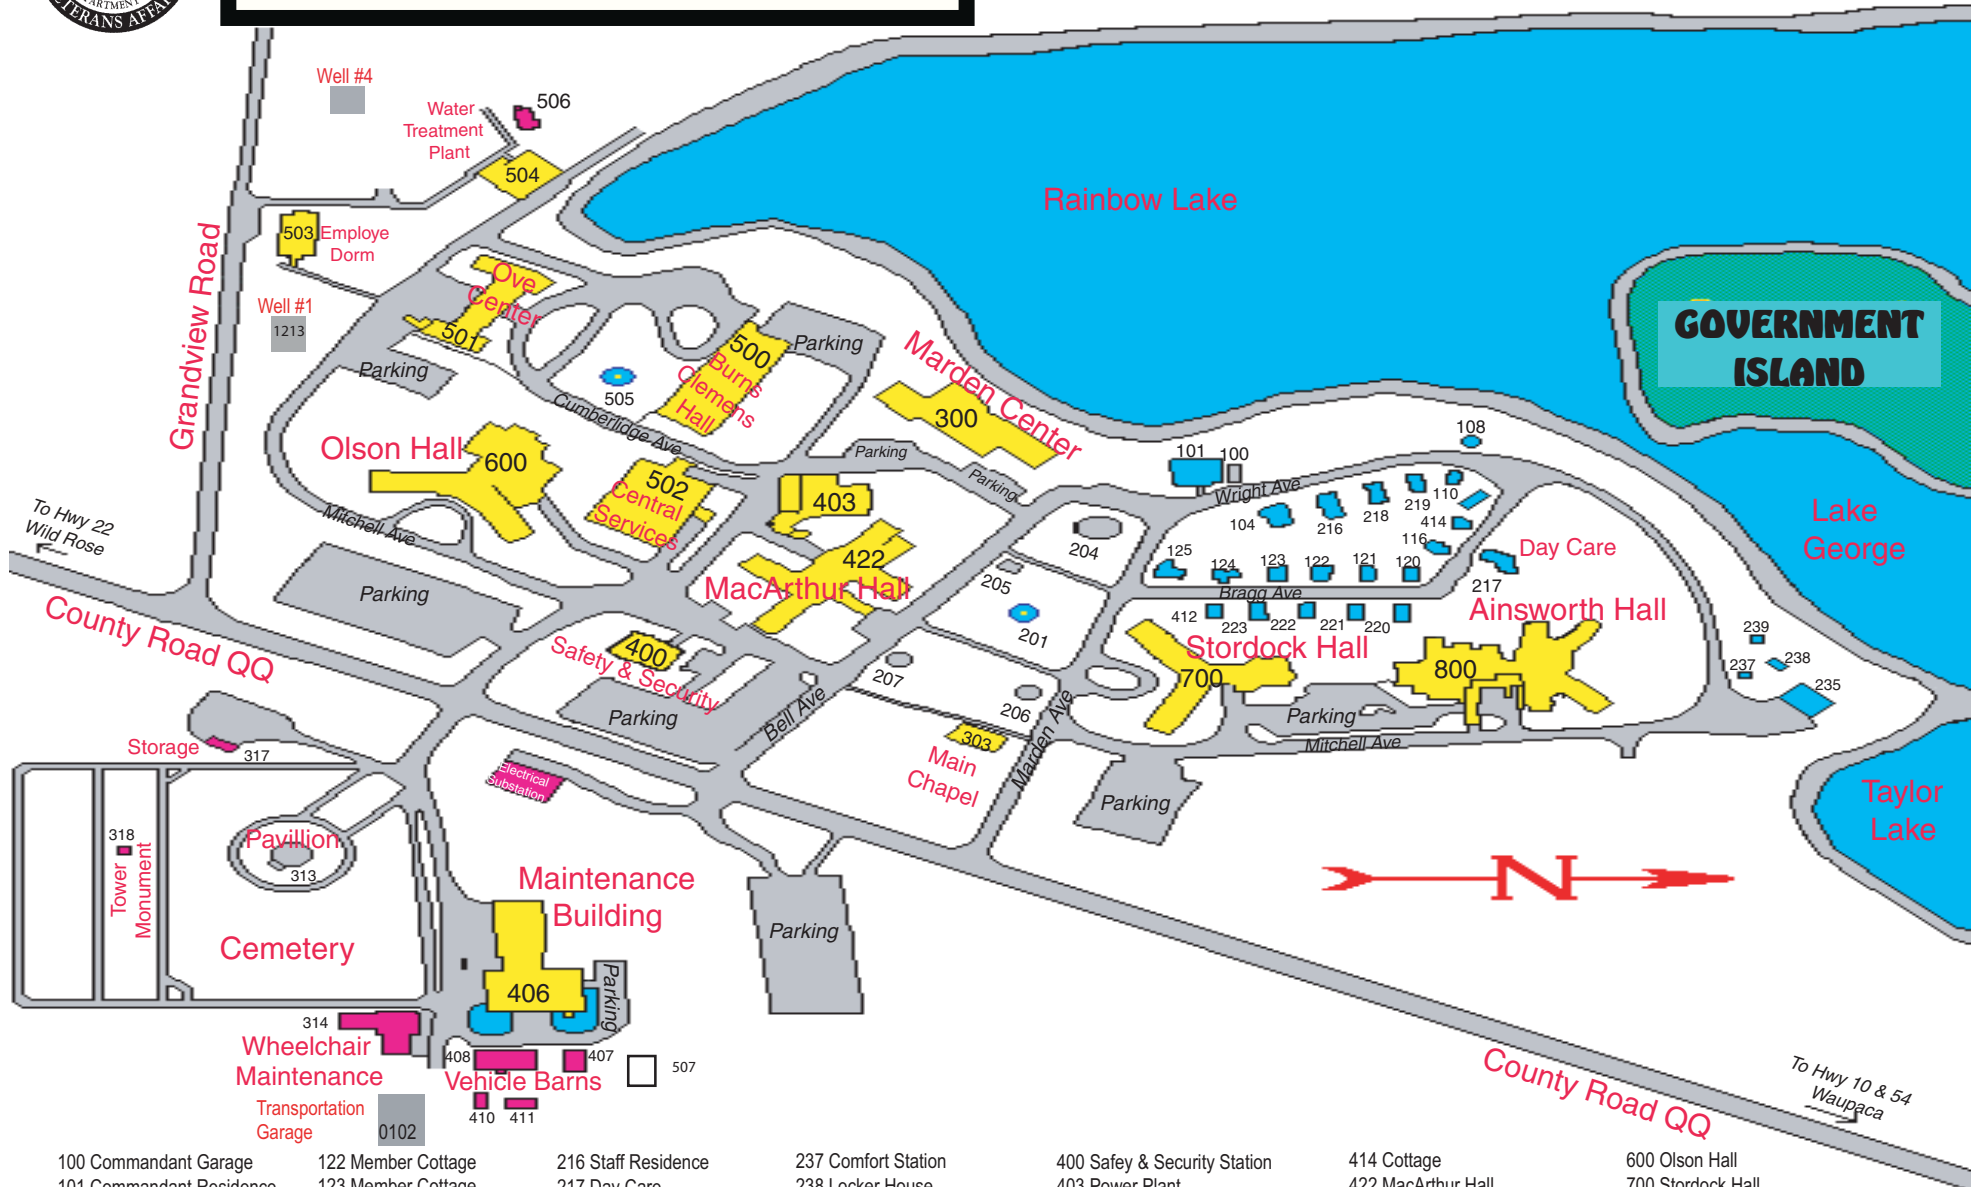

# WISCONSIN VETERANS HOME AT KING - SITE PLAN -

- |                          |                      |                     |                            |                               |                              |                            |
|--------------------------|----------------------|---------------------|----------------------------|-------------------------------|------------------------------|----------------------------|
| 100 Commandant Garage    | 122 Member Cottage   | 216 Staff Residence | 237 Comfort Station        | 400 Safety & Security Station | 414 Cottage                  | 600 Olson Hall             |
| 101 Commandant Residence | 123 Member Cottage   | 217 Day Care        | 238 Locker House           | 403 Power Plant               | 422 MacArthur Hall           | 700 Stordock Hall          |
| 104 Staff Residence      | 124 Member Cottage   | 218 Staff Residence | 239 Picnic Shelter         | 406 Maintenance               | 501 Ove Center               | 800 Ainsworth Hall         |
| 108 Water Tower          | 125 Member Cottage   | 219 Lincoln Lodge   | 240 Warehouse #1 Butler    | 407 Warehouse #1 Butler       | 502 Central Service          | 0102 Transportation Garage |
| 110 Member Cottage       | 201 Fountain         | 220 Member Cottage  | 300 Marden Center          | 408 Cemetery Equipment Shed   | 503 Employees Dorm           | 1213 Well #1               |
| 111 Vacant Cottage       | 204 Bandstand        | 221 Member Cottage  | 303 Main Chapel            | 409 Bus Garage                | 504 Water Treatment Plant    |                            |
| 116 Member Cottage       | 205 Concession Stand | 222 Member Cottage  | 313 Cemetery Pavilion      | 410 Sand & Salt Storage       | 505 American Legion Fountain |                            |
| 120 Member Cottage       | 206 Gazebo South     | 223 Staff Residence | 314 Wheelchair Maintenance | 411 Storage                   | 506 Lime Storage             |                            |
| 121 Member Cottage       | 207 Gazebo North     | 235 Ice House       | 317 Implement Storage      | 412 Member Cottage            |                              |                            |
|                          |                      |                     | 318 Tower Monument         |                               |                              |                            |