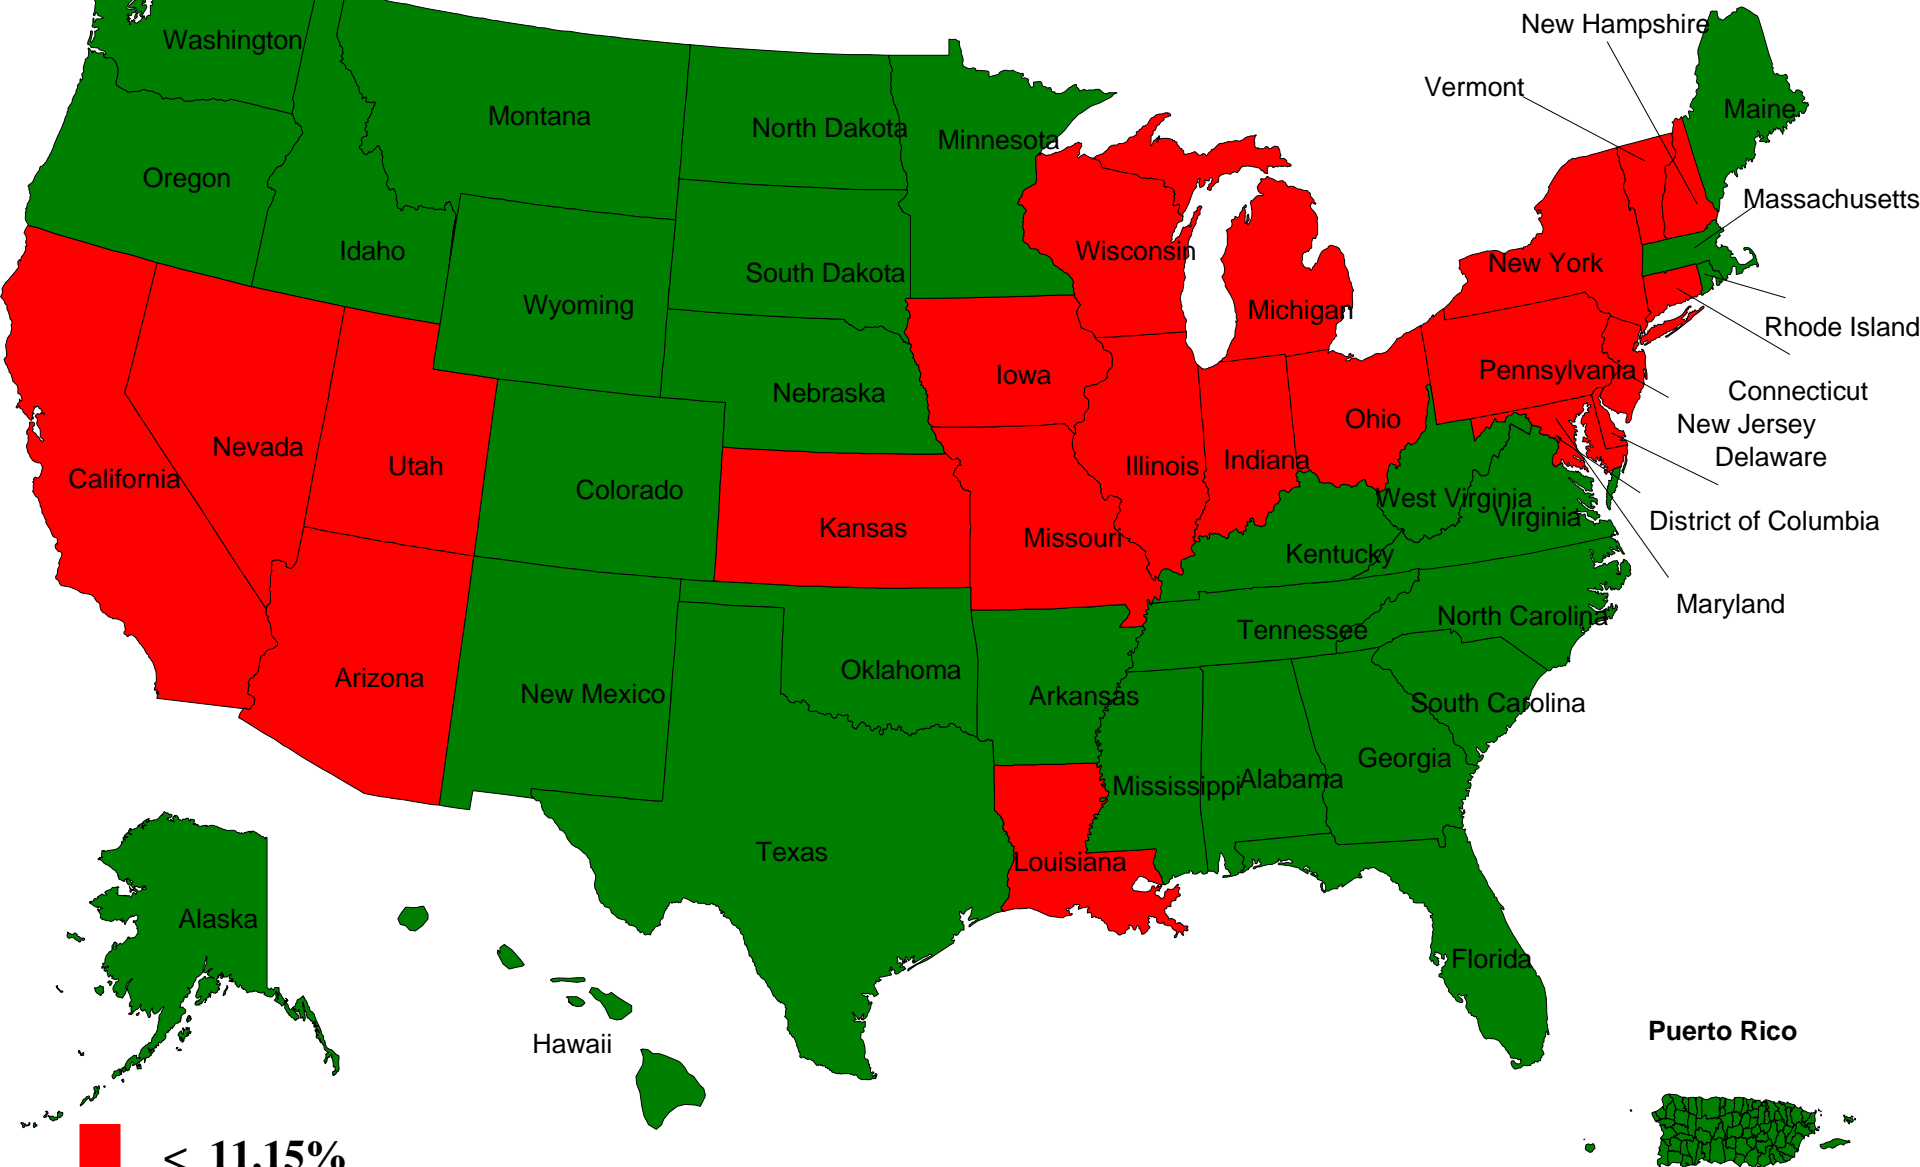

2007 US Compensation Cases

 < 11.15%
 > 11.15%

National average 11.82 (population figures are from Vet Pop 2007, 9/30/06) Sep., 2006 VA Comp & Pension data

2007 US Compensation and Pension