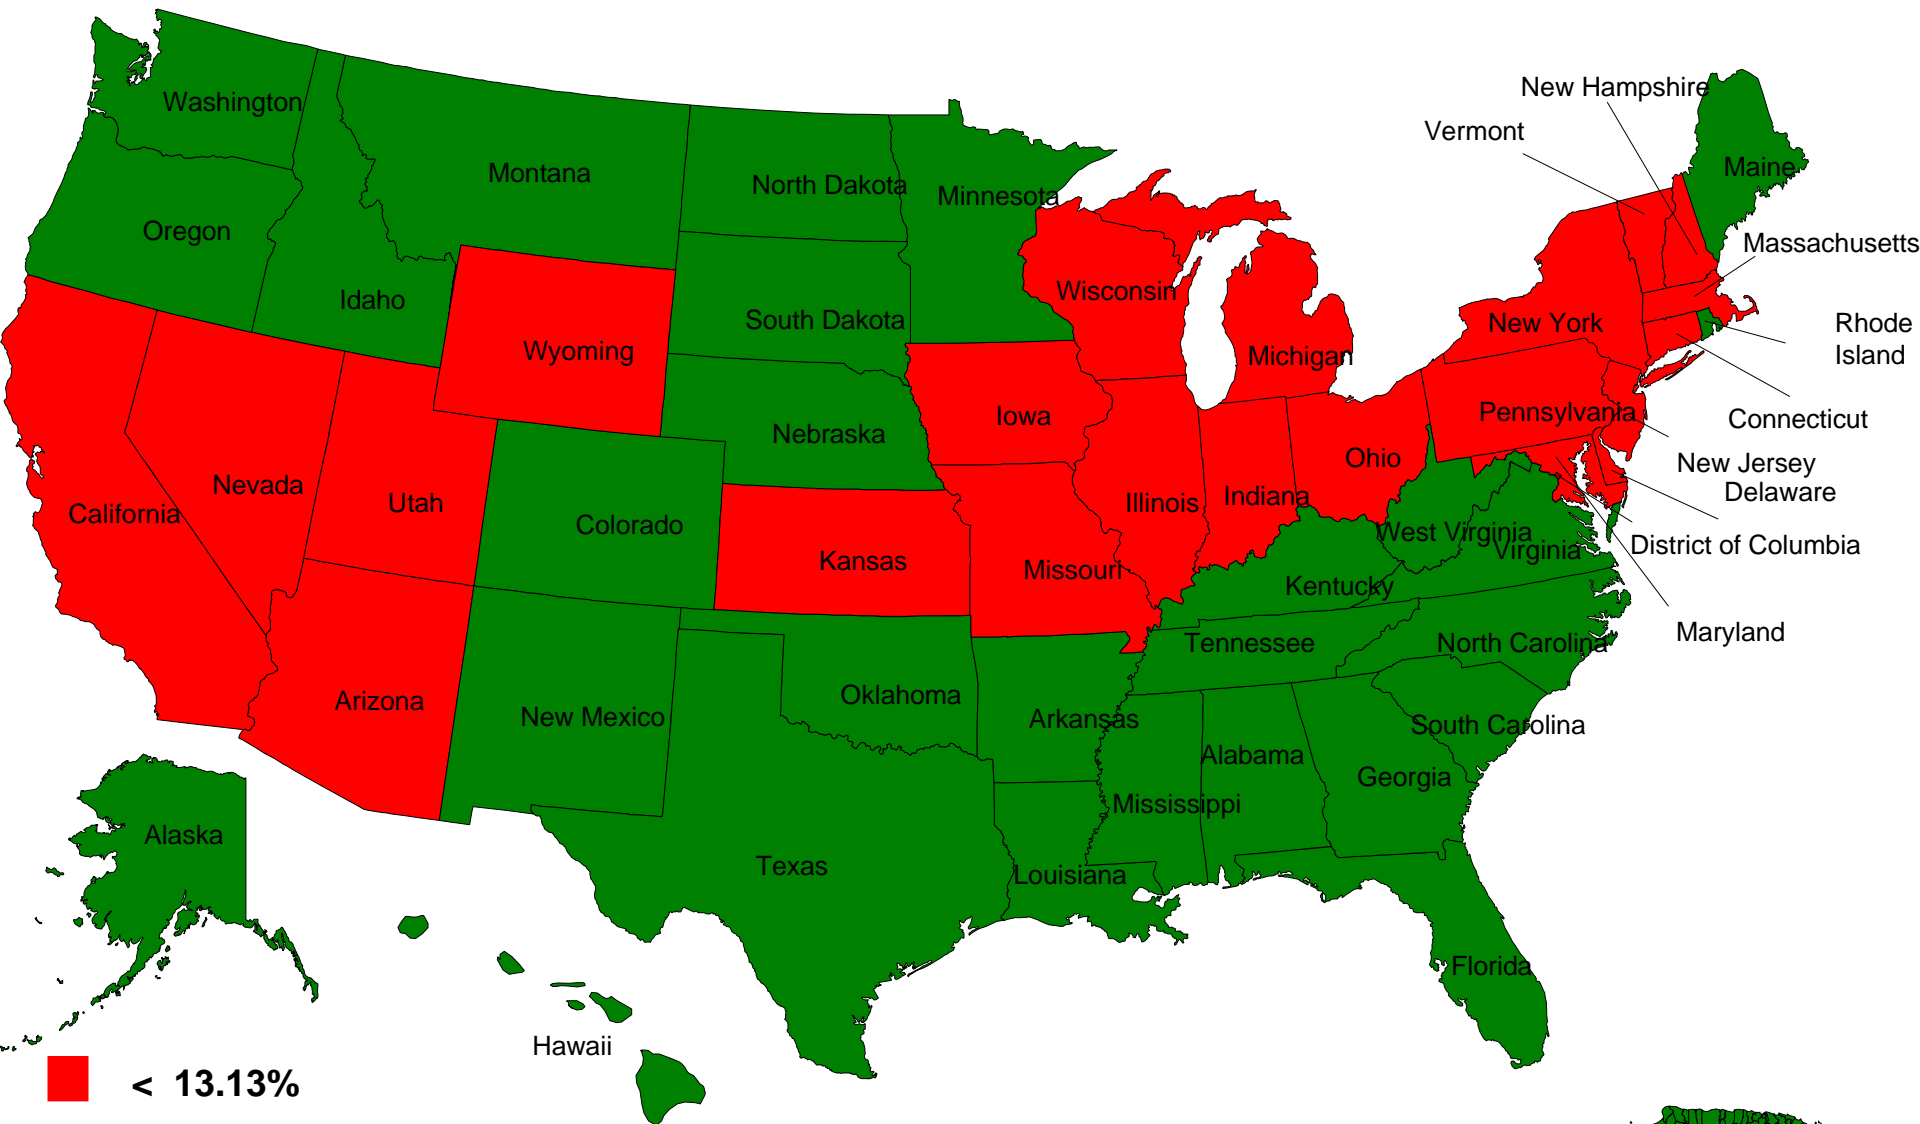

2008 United States Per Capita Compensation and Pension

National Average: \$1,453

(population figures are from Vet Pop 2007, 9/30/07) 2007 VA C&P data

2008 US Compensation and Pension

 < 13.13%

 > 13.13%

National average 13.13 (population figures are from Vet Pop 2007, 9/30/07) Sep., 2007 VA Comp & Pension data