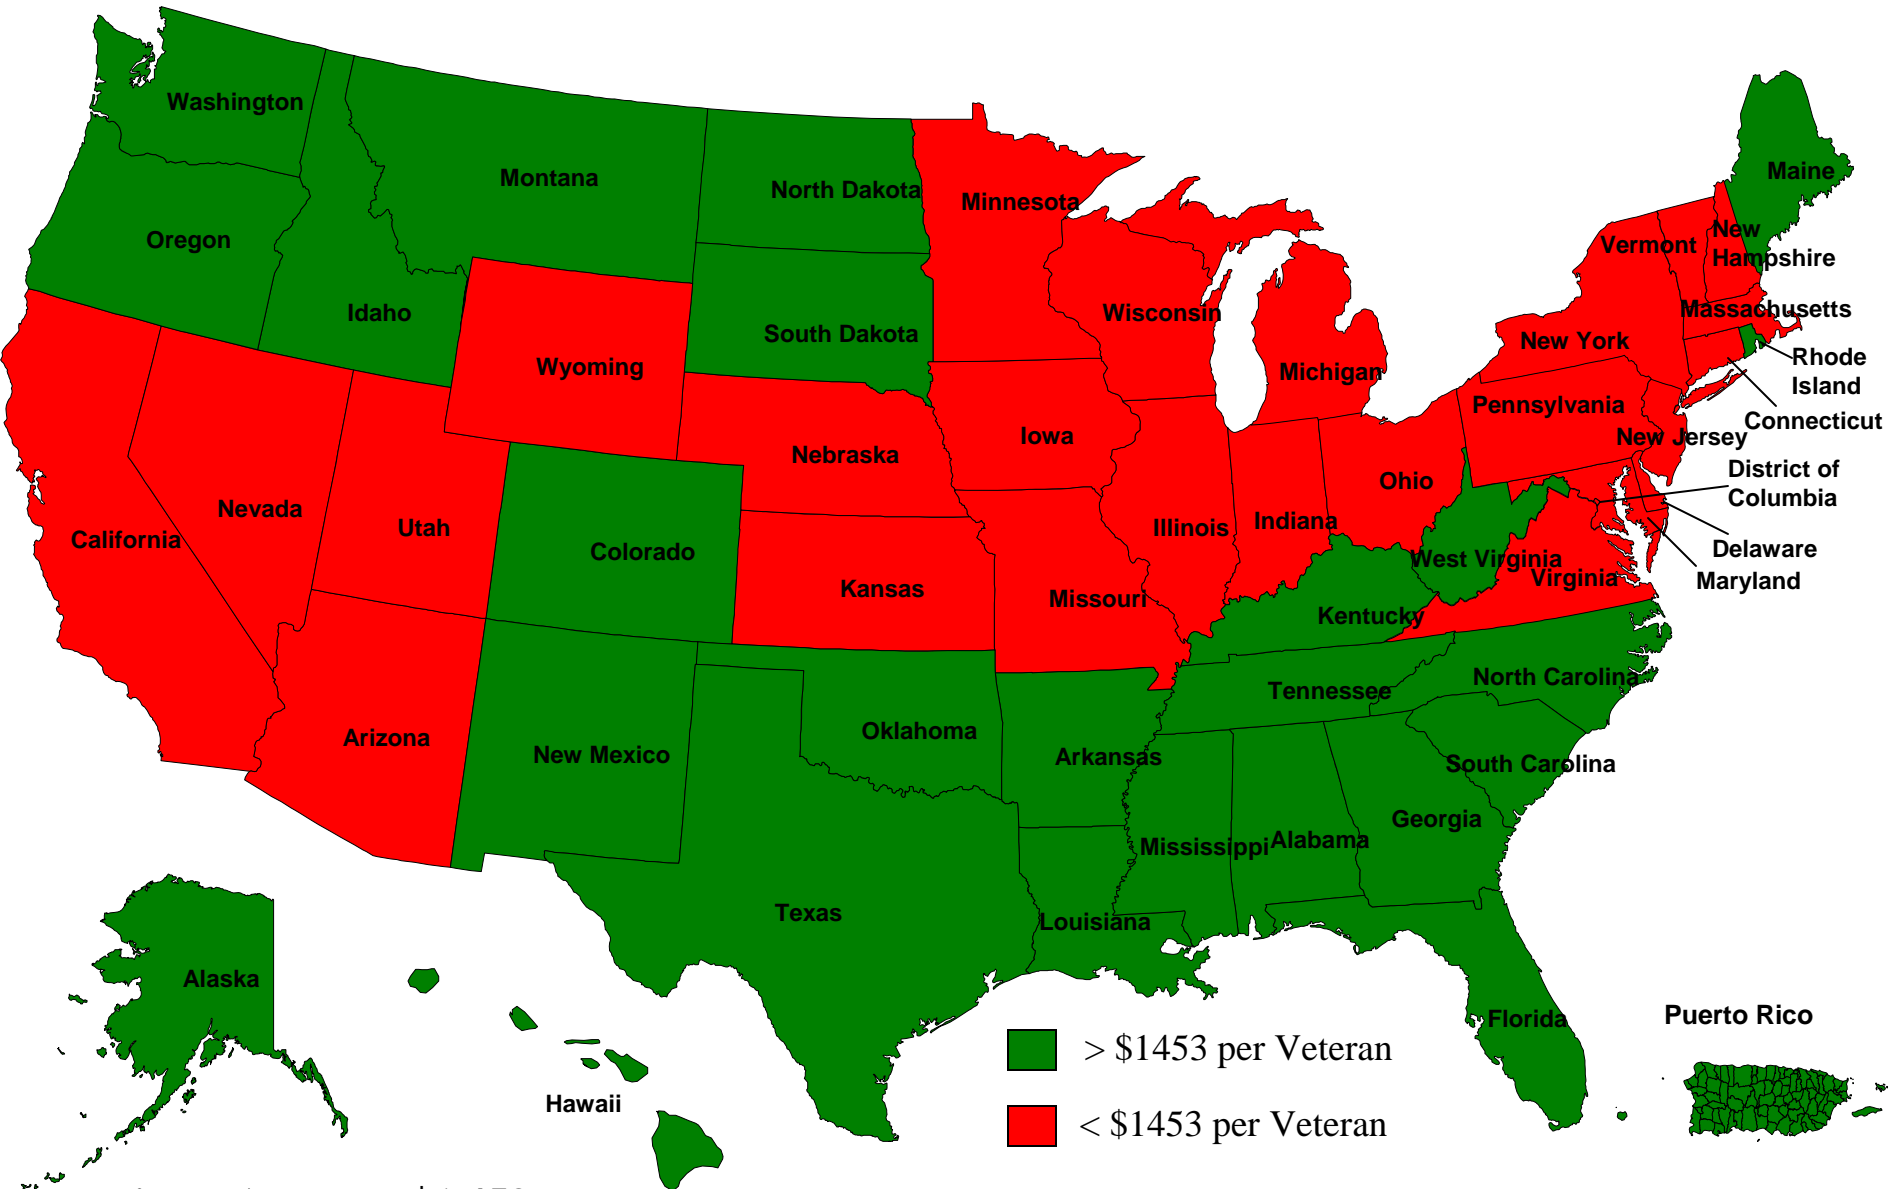

2008 United States Per Capita Compensation and Pension

National Average: \$1,453

(population figures are from Vet Pop 2007, 9/30/07) 2007 VA C&P data

2008 US Compensation and Pension

 < 13.13%

 > 13.13%

National average 13.13 (population figures are from Vet Pop 2007, 9/30/07) Sep., 2007 VA Comp & Pension data